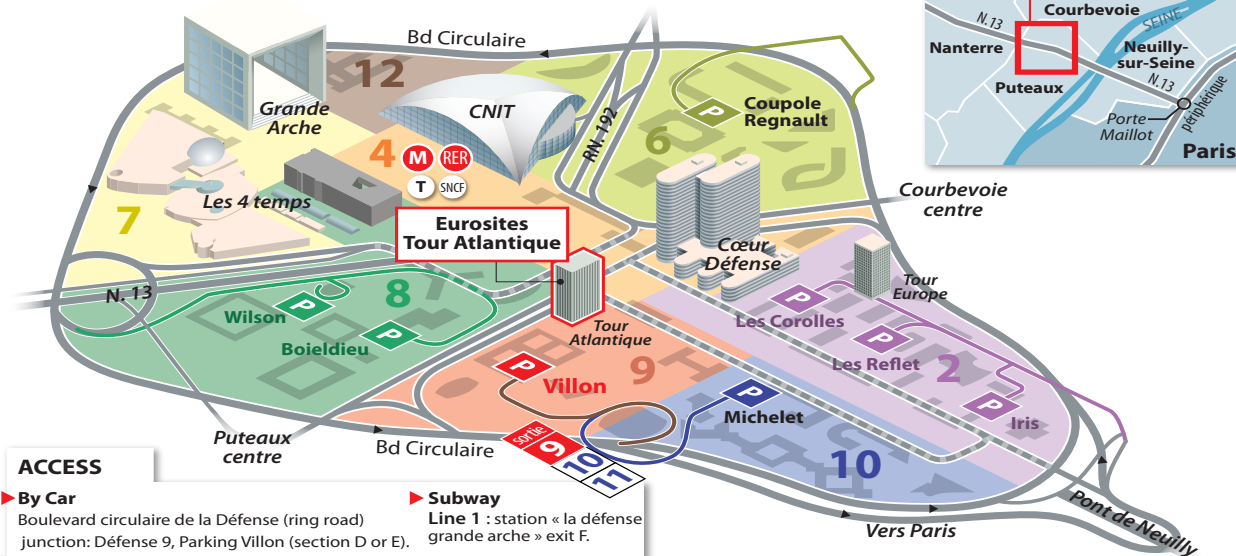

Eurosites Tour Atlantique

Where to find us

EUROSITES Tour Atlantique

ACCESS

- ▶ **By Car**
Boulevard circulaire de la Défense (ring road)
junction: Défense 9, Parking Villon (section D or E).
- ▶ **Car Park**
car park Villon (unit D or E)
fee requested 4000 spaces
- ▶ **RER**
Line A : Saint-Germain-en-Laye / Poissy / Cergy
- ▶ **Subway**
Line 1 : station « la défense grande arche » exit F.
- ▶ **Bus RATP**
11 bus lines
73, 141, 158, 159, 161, 174,
178, 262, 272, 344, 360.