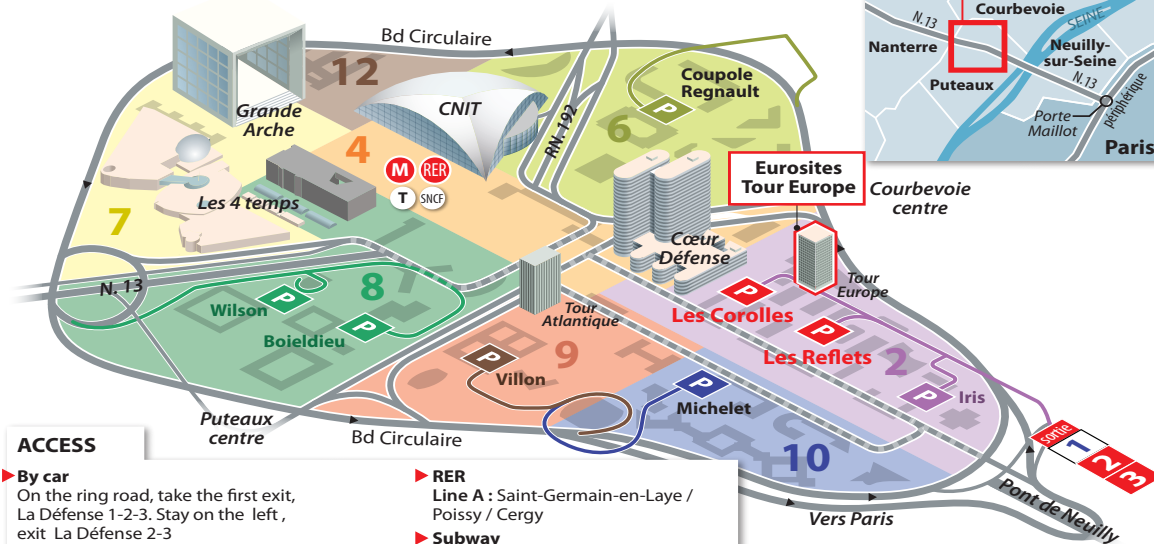

Eurosites Tour Europe

Where to find us

EUROSITES Tour Europe

ACCESS

- ▶ **By car**
On the ring road, take the first exit, La Défense 1-2-3. Stay on the left, exit La Défense 2-3
- ▶ **Car Park**
Tour Europe: car park Corolles or Reflets 500 spaces
- ▶ **RER**
Line A : Saint-Germain-en-Laye / Poissy / Cergy
- ▶ **Subway**
Ligne 1 : station « la défense/ grande arche » exit F.
- ▶ **Bus RATP**
11 bus lines :73, 141, 158, 159, 161, 174, 178, 262, 272, 344, 360.