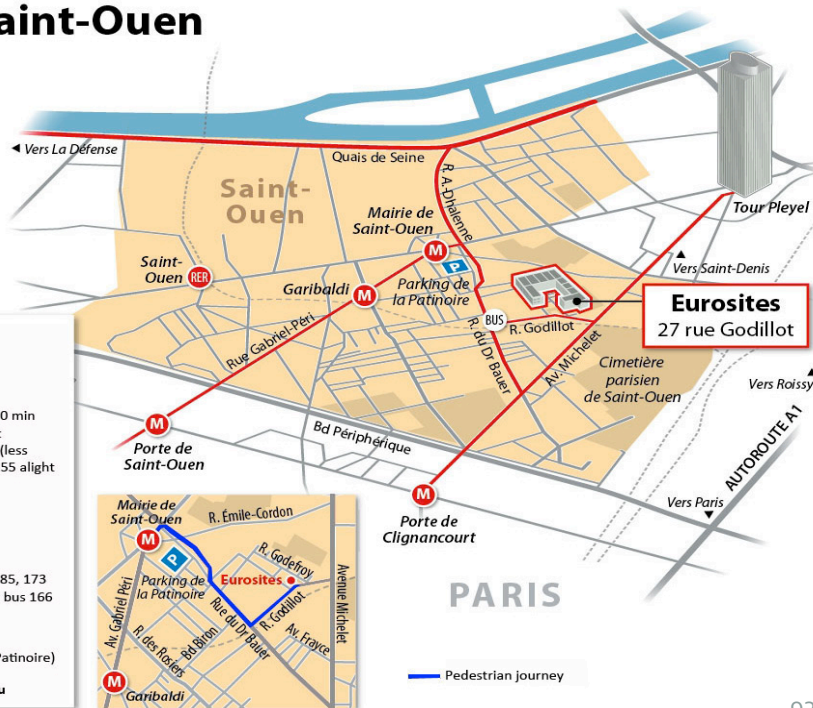

## EUROSITES Saint-Ouen

- ▶ **Exit from the wing-road :**  
Porte de Clignancourt  
Porte de Saint Ouen
- ▶ **By metro :**  
Line 13 : Mairie de Saint Ouen station (10 min walk) then bus line 166 alight at Godillot  
Or Line 4 Porte de Clignancourt station, (less than 20 min walk) then bus line 166 or 255 alight at Godillot
- ▶ **By RER :**  
Line C, Saint Ouen Station then bus line 85, 173 or 174, alight at Mairie de saint-ouen or bus 166 alight at Godillot
- ▶ **Car Park:**  
Ice-skating rink parkway (Parking de la Patinoire) (less than 10 min walk)
- ▶ **A shuttle service can be provided to you**